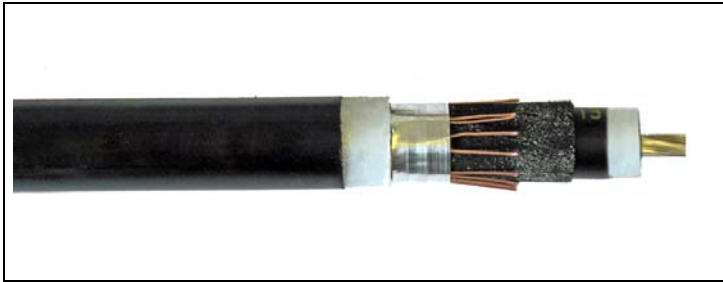

TSLF 24kV

ELpex

with aluminium conductor and semi-conductive outer layer.

Max conductor temp.	: 90°C
Rated voltage U ₀ /U(U _m)	: 12/20(24)kV
Cenelec designation	: N20XCA7E-AR

Application

One core electricity network cable, permitted outdoor in ground, air and water. The cable is axial and radial water proof. Possibility for electric testing of sheath and detecting of damages because of semi-conductive outer layer. National regulations for electrical installations must be followed.

STANDARDS APPLIED

Construction	: CENELEC HD 620-10K
Flame retardancy	: No
Halogen-free	: IEC 60754-1 and 2

CONSTRUCTION

	CODE	
Conductor		Stranded, round compressed aluminium with swelling-powder
Conductorscreen		Extruded semi-conductive material
Insulation	T	XLPE (cross-linked Polyethylen)
Insulationscreen		Extruded bonded semi-conductive material
Bedding		Semi-conductive swelling-tape
Concentric conductor	S	Screen of copper wires. Direct contact between cu and al.
Aluminiumtape	L	Longitudinal aluminiumtape
Outer sheath	F	Polyethylen (PE) bonded to the aluminiumtape and a thin outer layer of semi-conductive Polyethylen
Colour		Black
Marking		Printed on outer sheath designation and dimension Metermarking and year of production
Mode of packing		Drum

DIMENSIONS

Rev.5.

No. of cores and conductor area mm ²	Cond.-type *)	EI. No.	EAN No.	Outer diameter appr. mm	Approx. weight kg/km	Normal delivery length m
1 x 50/16	AFR	1065978	7021525004215	29	710	1000
1 x 95/25	AFR	1065979	7021525004222	32	1000	1000
1 x 150/25	AFR	1065980	7021525004239	35	1210	1000
1 x 240/35	AFR	1065981	7021525004246	40	1670	1000
1 x 400/35	AFR	1065982	7021525004253	45	2280	500
1 x 630/50	AFR	1065983	7021525004260	54	3370	500
3 x 1 x 50/16	AFR	1065984	7021525004307	62	2130	500
3 x 1 x 95/25	AFR	1065985	7021525004314	69	3000	500
3 x 1 x 150/25	AFR	1065986	7021525004321	75	3630	400
3 x 1 x 240/35	AFR	1065987	7021525004338	85	5010	330