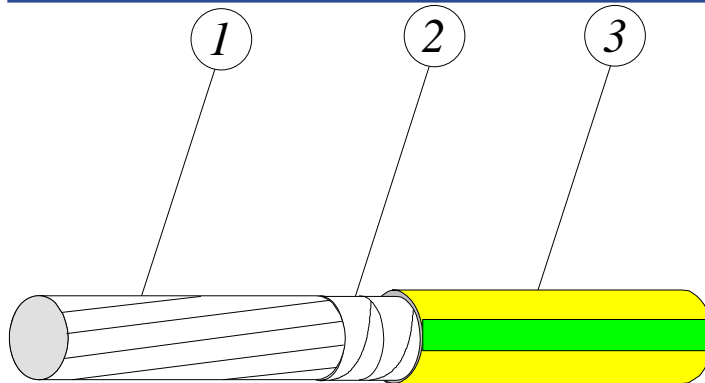

UX 1000V P15 Earthing wire

Flame retardant conductors **UX 1000V**

Halogen-free, NEK 606 Type: P15

Maximum operating
Conductor temperature : 90°C
Operating voltage : 1000V

Application

Insulated conductor for earthing and bonding services.
Mud resistant in accordance with NEK TS 606:2009.

Standards applied

IEC:60092-353 & NEK TS 606:2009	- Design guidelines
IEC:60332-3-22	- Flame retardance
IEC:60754-1,2	- Halogen-free properties
IEC:61034-1,2	- Smoke density

CONSTRUCTION

	CODE LETTER	
Conductor		Tinned, stranded copper. (1)
Insulation	U	PETP-tape. (2)
Unsheathed	X	Flame retardant halogen-free thermoset compound, HF90 (IEC 60092-351). (3)
Marking		E.g; "meter" "year" DRAKA NORSK KABEL UX 1000V P15 1x 95 mm ² IEC 332-3-22
Colour		Yellow/green

UX 1000V P15 Earthing wire

RANGE AND DIMENSIONS: UX 1000V Insulated conductor, P15

Conductor area (mm ²)	Conductor diameter approx. (mm)	Insulation thickness (mm)	Diameter over insulation (mm)	Weight of conductor approx. (kg/km)	Copper content approx. (kg/km)
6	3,15	1,0	5,5±0,8	80	54
10	4,05	1,0	6,5±0,8	120	87
16	5,15	1,0	7,5±0,8	180	143
25	6,4	1,2	9,5±0,8	280	224
35	7,65	1,2	10,5±1,0	370	310
50	9,00	1,4	12,5±1,0	520	430
70	10,85	1,4	14,5±1,0	730	620
95	12,60	1,6	16,5±1,0	970	840
120	14,20	1,6	18,0±1,0	1220	1080
150	15,90	1,8	20,0±1,5	1520	1342
185	17,70	2,0	22,0±1,5	1890	1670
240	20,15	2,2	25,0±1,5	2450	2183
300	22,60	2,4	28,0±1,5	3090	2762
630	32,80	2,8	38,5±2,0	6350	5800

Installation recommendations:

In accordance with IEC 60092-352

Minimum bending radius		Maximum pulling tension	Minimum installation temperature
During installation	Fixed installed	25N x total cross section of conductors	- 20 °C
8 x cable diameter	6 x cable diameter		