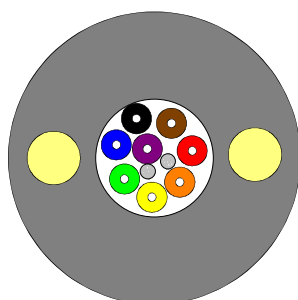

AXXI-I/O-W, trunk cable

4 – 24 fibres cable for combined indoor and outdoor use, LSOH sheath, non-metallic, tight buffer

EN 50173-1:2002

IEC 60794-2-20

Application

As backbone in LAN's
 For premises wiring
 Indoor and outdoor